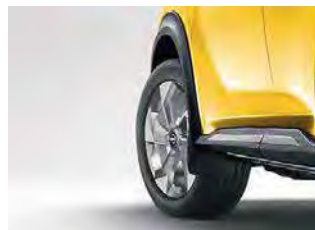

KE4096P400

**19" BLACK ALLOY
WHEELS - AKARI**
£1,512

There's nothing like a new set of wheels to stand out from the crowd. Fall for the 19" Akari design.

KE7886PA11

FRONT MUDGUARDS
£74

Protect the underside of your vehicle with these front mudguards.