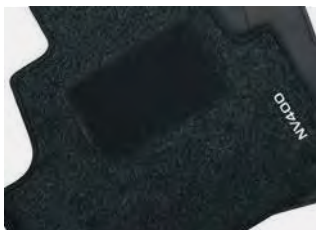

2021 - PRESENT

INTERSTAR ACCESSORIES

KE756BZ521

TEXTILE MATS

£54

These tailored textile floor mats can be secured to fit neatly in place and can be easily removed for cleaning.

KE62200Q00

FRONT FOG LAMP