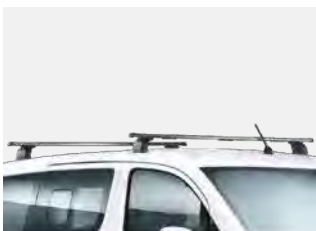

£127

This entry guard protects your e-NV200 against bumps and scratches when loading and unloading.

KE680JX011

SLIDING DOOR PROTECTION

£148

Sliding door plastic protection for the lower area (2 Part Kit).

KE730JX002