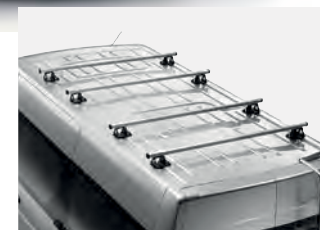

KE73000Q01

ROOF BARS

£594

These tough and secure aluminium roof bars are lockable and easy to install. Come as a set of two bars.

KE73800Q52

ALUMINIUM
WALKWAY

£577

Walkways provide a more secure structure during loading & unloading (must be used with a roof rack).