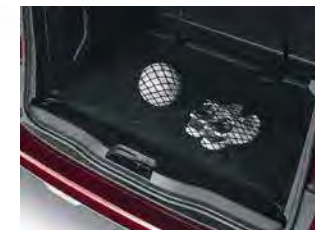

KS96674R00
HORIZONTAL NET
£106

Holds perfectly objects in place inside the trunk during transport. Adapted to vehicle dimensions.