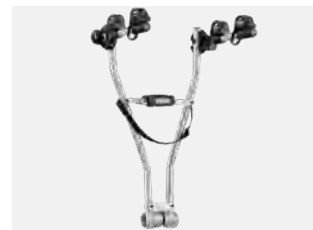

KS73875200

TOWBAR MOUNTED BIKE CARRIER (2) **£100**

This rack securely carries 2 bikes per carrier and folds flat for easy storage and handling. Load capacity: 30kg.