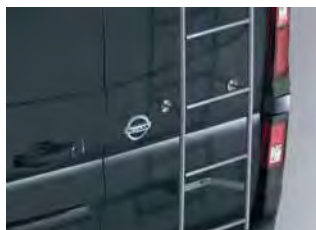

KE73800QHI
GALVANIZED STEEL LADDER
£525

Ensure you can reach your cargo from your roof rack or load carriers with the Nissan Genuine Ladder for L1H1 & L2H1 for swinging doors.