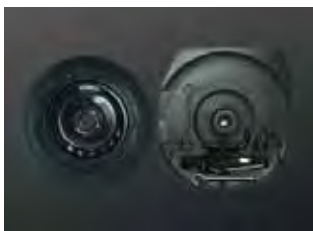

KE9676P040

**ILLUMINATED
ENTRY GUARDS**
£229

Add a premium touch and brighten up your journey with a set of illuminated entry guards.

KE7306P010

**QUICK FIX
LOAD CARRIERS**
£253

This handy load carrying accessory will help you take everything you need with you, wherever you go.