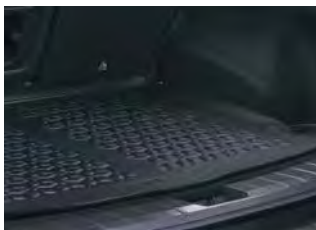

2022 - PRESENT

NISSAN X-TRAIL ACCESSORIES

2000000013141 / 2000000013142
PROTECTION PACK
£390

This bestseller includes luxury mats, a reversible trunk liner, safety kit and front and rear mud guards.