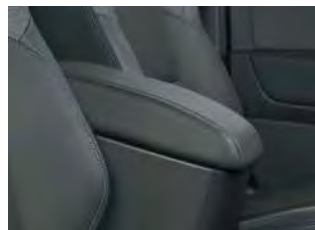

KE87700QK0
FRONT ARMREST
£248

Add additional front storage to your Nissan Townstar. This can be achieved with the genuine accessory Front armrest. Requires simple installation, making long journeys even more comfortable.