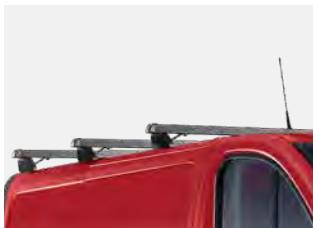

KE73000QH1
**H1 STEEL
ROOF BARS**
£121

These tough and secure steel roof bars are lockable and easy to install.