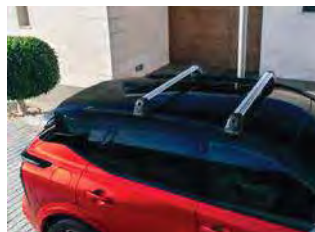

KE7306U510

EASY REMOVABLE LOAD CARRIER **£341**

Offers durability and endurance for loads up to 75kg. Easy to fit in 10 mins with no tools required.