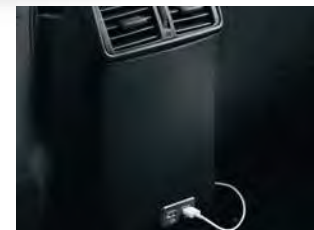

KE930HV500

**DOUBLE USB
SOCKET**
£128

Keep everyone's devices charged with this double USB socket.