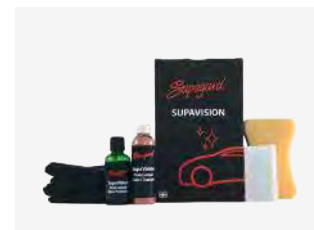

9999993386
**SUPAVISION
WINDSCREEN
TREATMENT**
£55

SupaVision utilises new glass bond technology to provide an optically clear, non-stick coating for unbeatable visibility in all conditions for up to 6 months. This treatment provides improved visibility, hydrophobic protection, bird & bug protection and quick frost removal.