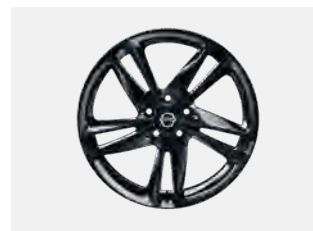

2000000007645

**19" ALLOY
WHEELS - IBISCUS**
£1,468

There's nothing like a new set of wheels to stand out from the crowd. Fall for the 19" Ibis design.